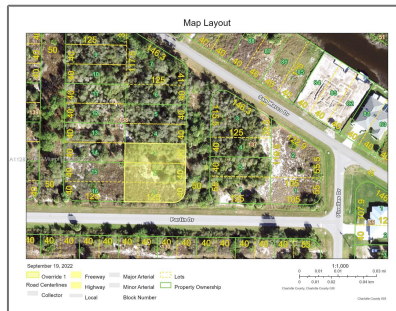

Land/boat Docks For Sale

- 27236 Partin Drive, North Port, Florida 33983

Basic Details

Property Type: **Land/boat Docks**

Listing Type: **For Sale**

Listing ID: **A11287275**

Price: **\$44,900**

Lot Area: **14,865 Sqft**

Address Map

Country: **US**

State: **FL**

County: **Sarasota County**

City: **North Port**

Zipcode: **33983**

Street: **27236 Partin Drive**

Building Name: **HRBR Heights**