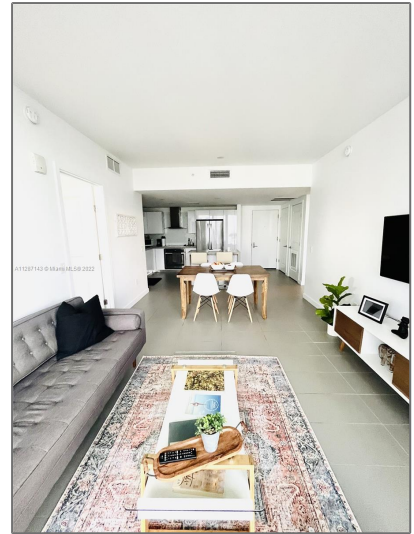

# Residential Lease For Rent

882 Sqft - 1600 NE 1st Ave # 2308, Miami, Florida 33132