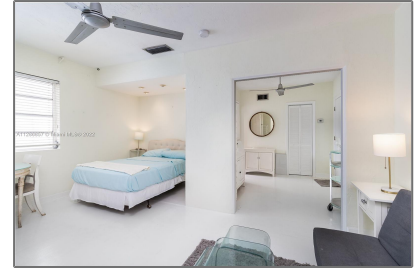

Residential Lease For Rent

450 Sqft - 1211 Pennsylvania Ave # E2, Miami Beach, Florida 33139

Basic [Details](#)

| | |
|-----------------|--------------------------|
| Property Type: | Residential Lease |
| Listing Type: | For Rent |
| Listing ID: | A11286857 |
| Price: | \$1,950 |
| Bathrooms: | 1 |
| Square Footage: | 450 Sqft |
| Year Built: | 1994 |