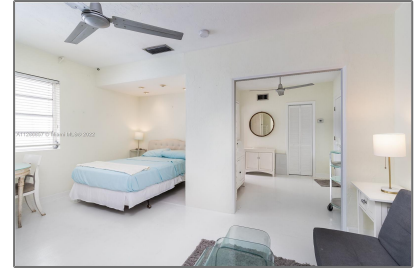

Residential Lease For Rent

450 Sqft - 1211 Pennsylvania Ave # E2, Miami Beach, Florida 33139

Basic [Details](#)

Property Type:	Residential Lease
Listing Type:	For Rent
Listing ID:	A11286857
Price:	\$1,950
Bathrooms:	1
Square Footage:	450 Sqft
Year Built:	1994