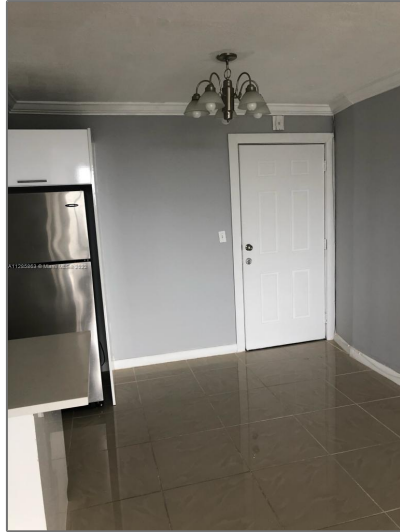

Residential For Sale

798 Sqft - 1990 Marseille Dr # 402, Miami Beach,
Florida 33141

Basic [Details](#)

Property Type:	Residential
Listing Type:	For Sale
Listing ID:	A11285863
Price:	\$325,000
Bedrooms:	2
Bathrooms:	2
Square Footage:	798 Sqft
Year Built:	1970