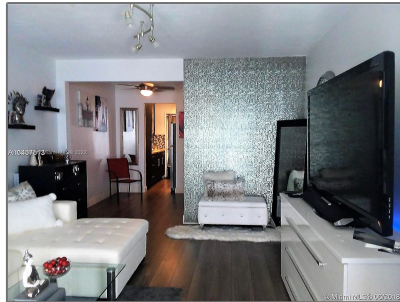

Residential Lease For Rent

447 Sqft - 835 Meridian Ave # 10, Miami Beach,
Florida 33139

Basic [Details](#)

Property Type:	Residential Lease
Listing Type:	For Rent
Listing ID:	A11286292
Price:	\$2,000
Bathrooms:	1
Square Footage:	447 Sqft
Year Built:	1965