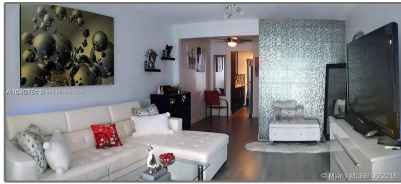

Residential Lease For Rent

447 Sqft - 835 Meridian Ave # 10, Miami Beach,
Florida 33139

Basic [Details](#)

Property Type:	Residential Lease
Listing Type:	For Rent
Listing ID:	A11286292
Price:	\$2,000
Bathrooms:	1
Square Footage:	447 Sqft
Year Built:	1965