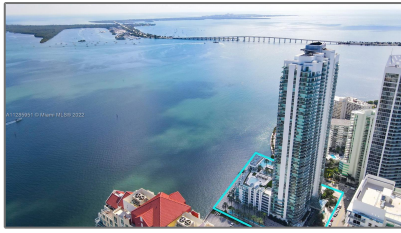

Residential Lease For Rent

1,730 Sqft - 1331 Brickell Bay Dr # 903, Miami,
Florida 33131

Basic [Details](#)

Property Type: **Residential Lease**

Listing Type: **For Rent**

Listing ID: **A11285951**

Price: **\$9,250**

Address [Map](#)

Country: **US**

State: **FL**

County: **Miami-Dade County**

City: **Miami**

Zipcode: **33131**

Street: **1331 Brickell Bay
Dr # 903**

Building Name: **JADE RESIDENCES
AT BRICKE**