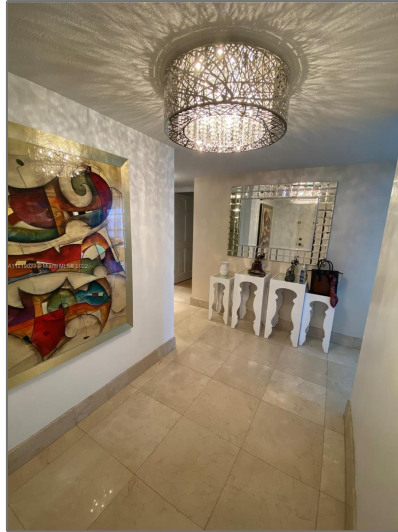

Residential Lease For Rent

1,661 Sqft - 1865 Brickell Ave # A408, Miami, Florida 33129

Basic [Details](#)

Property Type: **Residential Lease**

Listing Type: **For Rent**

Listing ID: **A11219033**

Price: **\$5,000**

City: **Miami**

Zipcode: **33129**

Street: **1865 Brickell Ave # A408**

Features

Swimming Pool: **Community**

Furnished: **Furnished**

Building Name: **BRICKELL PLACE
CONDO**

Floor Number: **0**