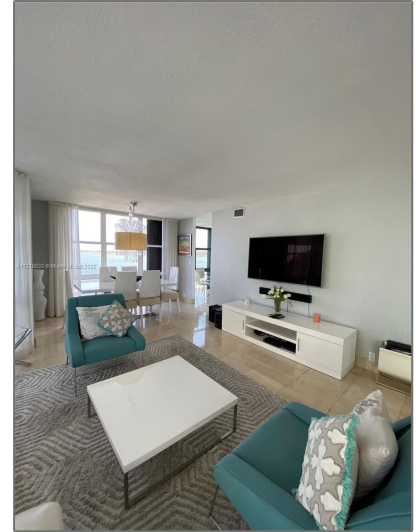

Residential Lease For Rent

1,661 Sqft - 1865 Brickell Ave # A408, Miami, Florida 33129

Basic [Details](#)

Property Type: **Residential Lease**

Listing Type: **For Rent**

Listing ID: **A11219033**

Price: **\$5,000**

City: **Miami**

Zipcode: **33129**

Street: **1865 Brickell Ave # A408**

Features

Swimming Pool: **Community**

Furnished: **Furnished**

Building Name: **BRICKELL PLACE
CONDO**

Floor Number: **0**