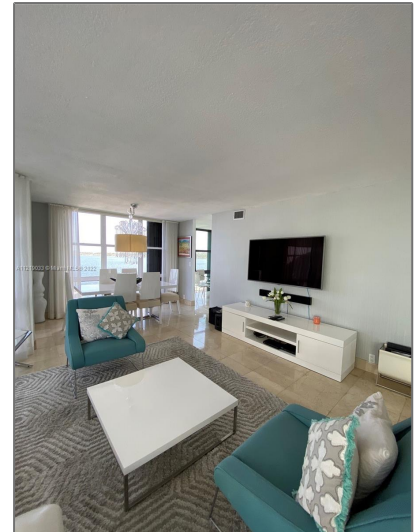

Residential Lease For Rent

1,661 Sqft - 1865 Brickell Ave # A408, Miami, Florida 33129

Basic [Details](#)

Property Type: **Residential Lease**

Listing Type: **For Rent**

Listing ID: **A11219033**

Price: **\$5,000**

City: **Miami**

Zipcode: **33129**

Street: **1865 Brickell Ave # A408**

Features

Swimming Pool: **Community**

Furnished: **Furnished**

Building Name: **BRICKELL PLACE
CONDO**

Floor Number: **0**