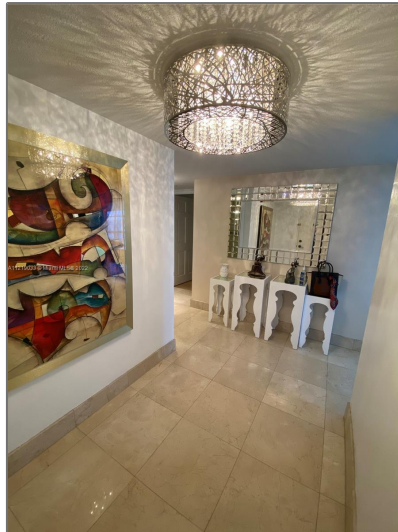

Residential Lease For Rent

1,661 Sqft - 1865 Brickell Ave # A408, Miami, Florida 33129

Basic [Details](#)

Property Type: **Residential Lease**

Listing Type: **For Rent**

Listing ID: **A11219033**

Price: **\$5,000**

City: **Miami**

Zipcode: **33129**

Street: **1865 Brickell Ave # A408**

Features

Swimming Pool: **Community**

Furnished: **Furnished**

Building Name: **BRICKELL PLACE
CONDO**

Floor Number: **0**