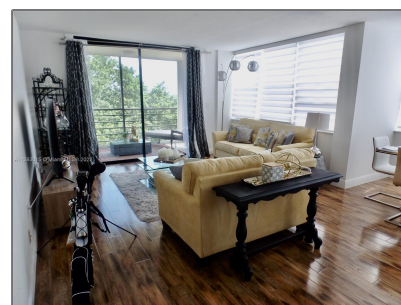

Residential For Sale

1,120 Sqft - 1100 Saint Charles Pl # 604,
Pembroke Pines, Florida 33026

Basic [Details](#)

Property Type: **Residential**

Listing Type: **For Sale**

Listing ID: **A11283015**

Price: **\$225,000**