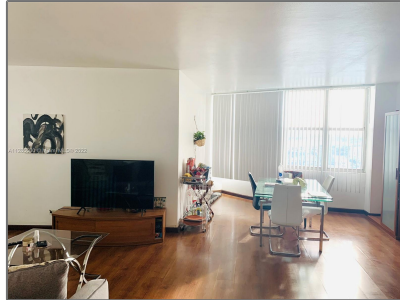

Residential For Sale

1,207 Sqft - 7441 Wayne Ave # 8D, Miami Beach,
Florida 33141

Basic [Details](#)

Property Type: **Residential**

Listing Type: **For Sale**

Listing ID: **A11285500**

Price: **\$350,000**

Bedrooms: **2**