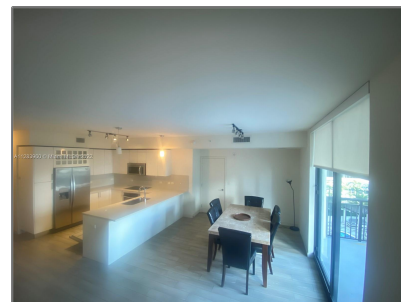

Residential Lease For Rent

1,118 Sqft - 999 SW 1st Ave # 1502, Miami,
Florida 33130

Basic [Details](#)

Property Type: **Residential Lease**

Listing Type: **For Rent**

Listing ID: **A11283960**

Price: **\$4,000**