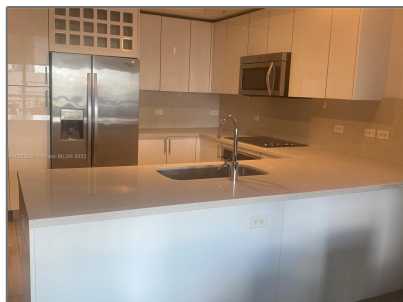

Residential Lease For Rent

1,118 Sqft - 999 SW 1st Ave # 1502, Miami,
Florida 33130

Basic [Details](#)

Property Type: **Residential Lease**

Listing Type: **For Rent**

Listing ID: **A11283960**

Price: **\$4,000**

City: **Miami**

Zipcode: **33130**

Street: **999 SW 1st Ave #
1502**

Building Name: **NINE AT MARY
BRICKELL VII**

Floor Number: **0**

Longitude: **W81° 48' 19.2"**

Features

Pet Allowed: **More Than 20 Lbs**