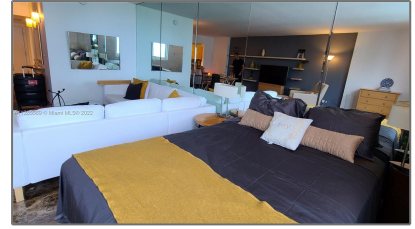

Residential Lease For Rent

760 Sqft - 2301 Collins Ave # 1012, Miami Beach, Florida 33139

Basic [Details](#)

Property Type:	Residential Lease
Listing Type:	For Rent
Listing ID:	A11285569
Price:	\$4,750
Bathrooms:	1
Square Footage:	760 Sqft
Year Built:	1926

Address [Map](#)

Country:	US
State:	FL
County:	Miami-Dade County
City:	Miami Beach
Zipcode:	33139
Street:	2301 Collins Ave # 1012
Building Name:	RONEY PALACE CONDO
Floor Number:	0
Longitude:	W81° 52' 23.2"
Latitude:	N25° 47' 55.4"