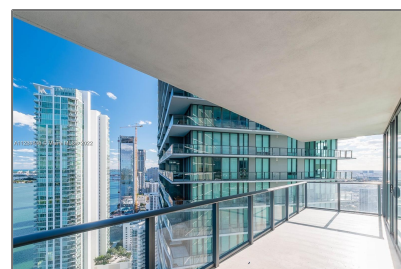

Residential Lease For Rent

1,646 Sqft - 650 NE 32nd St # 2101, Miami,
Florida 33137

Basic [Details](#)

Property Type: **Residential Lease**

Listing Type: **For Rent**

Listing ID: **A11284848**

Price: **\$8,000**

County: **Miami-Dade County**

City: **Miami**

Zipcode: **33137**

Street: **650 NE 32nd St #
2101**

Building Name: **PARAISO BAY
CONDO**

Floor Number: **0**

Features

✓ Swimming Pool: **Other**