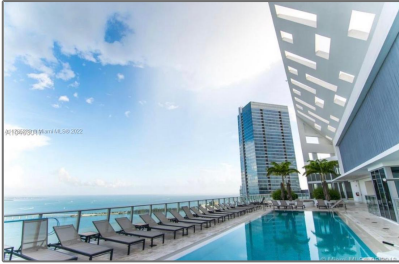

Residential Lease For Rent

710 Sqft - 1300 Brickell Bay Dr # 1007, Miami,
Florida 33131

Basic [Details](#)

Property Type: **Residential Lease**

Listing Type: **For Rent**

Listing ID: **A11285283**

Price: **\$4,850**

County: **Miami-Dade County**

City: **Miami**

Zipcode: **33131**

Street: **1300 Brickell Bay
Dr # 1007**

Floor Number: **0**

Longitude: **W81° 48' 35.3"**

Latitude: **N25° 45' 37.3"**

Features