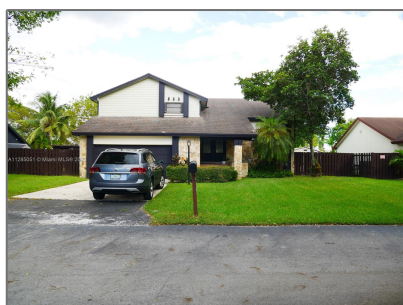

Residential Lease For Rent

2,411 Sqft - 4725 SW 155th Pl, Miami, Florida
33185

Basic [Details](#)

Property Type:	Residential Lease
Listing Type:	For Rent
Listing ID:	A11285051
Price:	\$3,500
Bedrooms:	4
Bathrooms:	3
Square Footage:	2,411 Sqft
Year Built:	1983
Lot Area:	8,478 Sqft

Address [Map](#)

Country:	US
State:	FL
County:	Miami-Dade County
City:	Miami
Zipcode:	33185

Features

✓ Heating System:	Central
✓ Cooling System:	Central Air
✓ Fence:	Fence
✓ View:	Garden
✓ Patio:	Porch/balcony, Open Porch
✓ Furnished:	Unfurnished