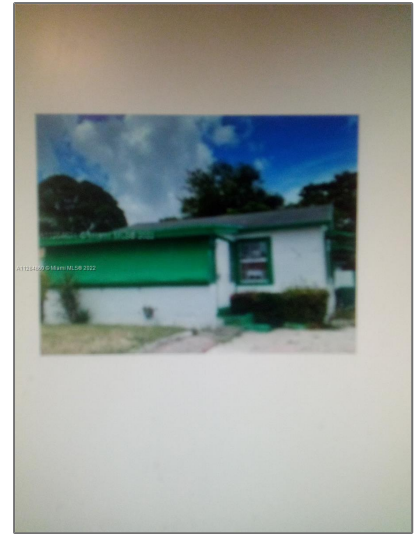

Residential For Sale

572 Sqft - 648 W 10th St, Riviera Beach, Florida
33404

Basic [Details](#)

Property Type:	Residential
Listing Type:	For Sale
Listing ID:	A11284860
Price:	\$175,000
Bedrooms:	2
Bathrooms:	1
Square Footage:	572 Sqft
Year Built:	1954
Lot Area:	5,048 Sqft

Features

✓ Heating System:	Electric
✓ Cooling System:	Electric
✓ Fence:	Fenced
✓ View:	Garden

Address [Map](#)

Country:	US
State:	FL
County:	Palm Beach County
City:	Riviera Beach
Zipcode:	33404

Street: **648 W 10th St**