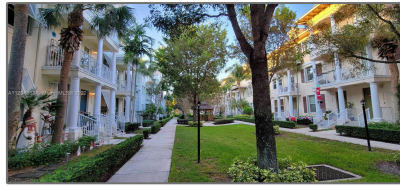

Residential Lease For Rent

1,938 Sqft - 4329 Savannah Bay Pl, Jupiter,
Florida 33458

Basic [Details](#)

Property Type:	Residential Lease
Listing Type:	For Rent
Listing ID:	A11264383
Price:	\$3,000
Bedrooms:	4
Bathrooms:	2
Half Bathrooms:	2
Square Footage:	1,938 Sqft
Year Built:	2005
Lot Area:	1,460 Sqft

Address [Map](#)

Country:	US
State:	FL
County:	Palm Beach County
City:	Jupiter

Features

✓	Swimming Pool:	Community
✓	Cooling System:	Central Air
✓	View:	Garden
✓	Pet Allowed:	Restrictions Or Possible Restrictions
✓	Patio:	Porch/balcony
✓	Furnished:	Unfurnished

Zipcode:	33458
Street:	4329 Savannah Bay Pl
Building Name:	ABACOA TOWN CENTER 3
Floor Number:	0
Longitude:	W81° 52' 44.6"
Latitude:	N26° 53' 39.5"

Agent [Info](#)

Daniel Lombardi

☎ (305) 695-1600

☎ (786) 525-6127