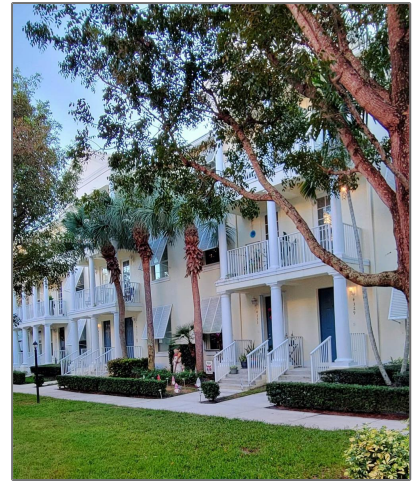

Residential Lease For Rent

1,938 Sqft - 4329 Savannah Bay Pl, Jupiter,
Florida 33458

Basic [Details](#)

Property Type:	Residential Lease
Listing Type:	For Rent
Listing ID:	A11264383
Price:	\$3,000
Bedrooms:	4
Bathrooms:	2
Half Bathrooms:	2
Square Footage:	1,938 Sqft
Year Built:	2005
Lot Area:	1,460 Sqft

Zipcode:	33458
Street:	4329 Savannah Bay Pl
Building Name:	ABACOA TOWN CENTER 3
Floor Number:	0
Longitude:	W81° 52' 44.6"
Latitude:	N26° 53' 39.5"

Agent [Info](#)

Daniel Lombardi

☎ (305) 695-1600

☎ (786) 525-6127