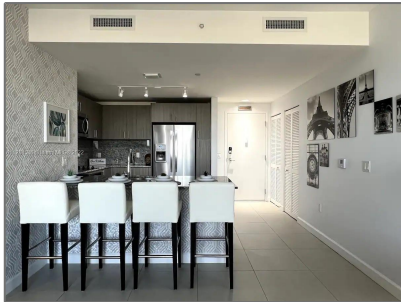

Residential Lease For Rent

661 Sqft - 5350 NW 84th Ave # 1011, Doral,
Florida 33166

Basic [Details](#)

Property Type: **Residential Lease**

Listing Type: **For Rent**

Listing ID: **A11284586**

Price: **\$3,250**