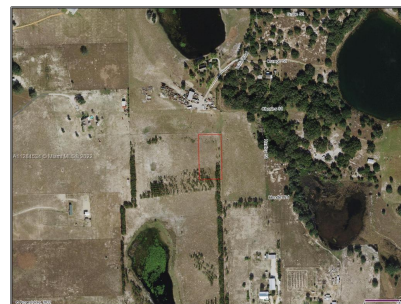

Land/boat Docks For Sale

- 0 close to Beatty Rd, Other City - In The State Of Florida, Florida 33827

Basic [Details](#)

Property Type: **Land/boat Docks**

Listing Type: **For Sale**

Listing ID: **A11284534**

Price: **\$20,000**

Lot Area: **53,801 Sqft**

Address [Map](#)

Country: **US**

State: **FL**

County: **Polk County**

City: **Other City - In The State Of Florida**

Zipcode: **33827**