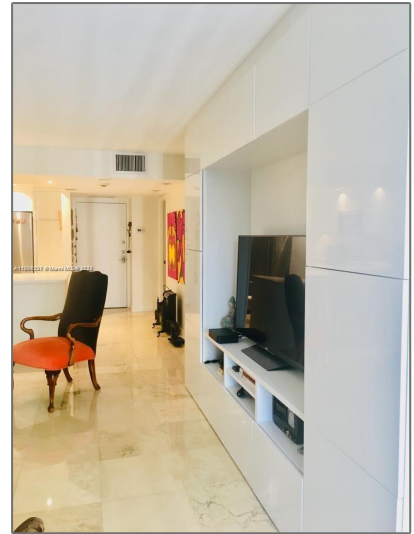

Residential Lease For Rent

1,005 Sqft - 1915 Brickell Ave # C1409, Miami,
Florida 33129

Basic [Details](#)

Property Type:	Residential Lease
Listing Type:	For Rent
Listing ID:	A11284298
Price:	\$3,500
Bedrooms:	1
Bathrooms:	1
Half Bathrooms:	1
Square Footage:	1,005 Sqft
Year Built:	1980