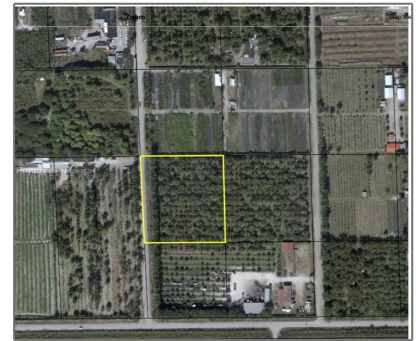

Commercial Land For Sale

- SW 202 AVE, Miami, Florida 33187

Basic [Details](#)

Property Type:	Commercial Land
Listing Type:	For Sale
Listing ID:	A11141255
Price:	\$390,000
Lot Area:	108,900 Sqft

Address [Map](#)

Country:	US
State:	FL
County:	Miami-Dade County
City:	Miami
Zipcode:	33187
Street:	SW 202 AVE
Floor Number:	0
Longitude:	E0° 0' 0"
Latitude:	N0° 0' 0"

Agent [Info](#)

Daniel Lombardi
📞 (305) 695-1600
📞 (786) 525-6127
✉️ daniel@lomardiproperties.com