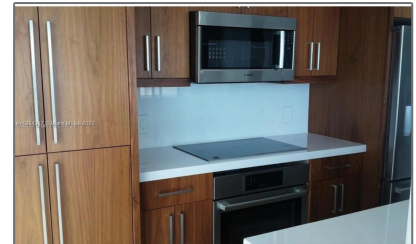

Residential Lease For Rent

1,070 Sqft - 1638 S Bayshore Ct # 202G, Miami, Florida 33133

Basic [Details](#)

Property Type: **Residential Lease**

Listing Type: **For Rent**

Listing ID: **A11284347**

Price: **\$5,000**