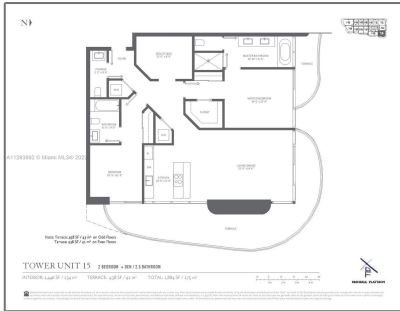

Residential Lease For Rent

1,446 Sqft - 1000 Brickell Plz # 2515, Miami,
Florida 33131

Basic Details

Property Type: **Residential Lease**

Listing Type: **For Rent**

Listing ID: **A11283992**

Price: **\$9,000**

Bedrooms: **2**

Bathrooms: **2**

Half Bathrooms: **1**

Square Footage: **1,446 Sqft**

Year Built: **2019**

Features

✓ Swimming Pool: **Community**

✓ Heating System: **Central**