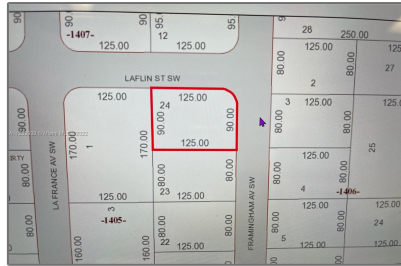

Land/boat Docks For Sale

- 3206 E Framingham Ave SW, Palm Bay, Florida
32908

Basic [Details](#)

Property Type:	Land/boat Docks
Listing Type:	For Sale
Listing ID:	A11283939
Price:	\$45,000

Address [Map](#)

Country:	US
State:	FL
County:	Brevard County
City:	Palm Bay
Zipcode:	32908
Street:	3206 E Framingham Ave SW
Building Name:	PORT MALABAR UNIT 30
Floor Number:	0
Longitude:	W81° 19' 19.3"
Latitude:	N27° 54' 58.7"