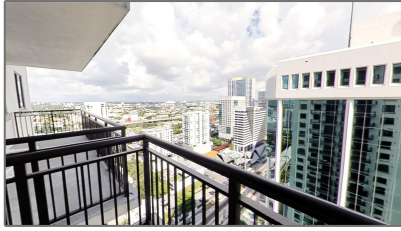

Residential Lease For Rent

828 Sqft - 999 SW 1st Ave # 2915, Miami, Florida 33130

Basic [Details](#)

Property Type: **Residential Lease**

Listing Type: **For Rent**

Listing ID: **A11283958**

Price: **\$3,600**

City: **Miami**

Zipcode: **33130**

Street: **999 SW 1st Ave # 2915**

Building Name: **NINE AT MARY BRICKELL VIL**

Floor Number: **0**

Longitude: **W81° 48' 19.2"**

Latitude: **N25° 45' 54.1"**

Features