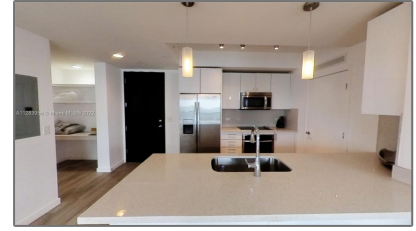

Residential Lease For Rent

828 Sqft - 999 SW 1st Ave # 2915, Miami, Florida 33130

Basic [Details](#)

Property Type: **Residential Lease**

Listing Type: **For Rent**

Listing ID: **A11283958**

Price: **\$3,600**

✓ Swimming Pool: **Above Ground**

✓ Heating System: **Central**

✓ Cooling System: **Central Air**

✓ View: **Bay, Canal**

✓ Patio: **Open Balcony**

✓ Furnished: **Furnished**

Agent Info

Daniel Lombardi