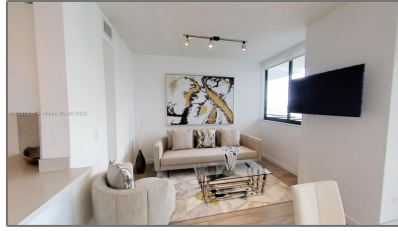

Residential Lease For Rent

828 Sqft - 999 SW 1st Ave # 2915, Miami, Florida 33130

Basic [Details](#)

Property Type: **Residential Lease**

Listing Type: **For Rent**

Listing ID: **A11283958**

Price: **\$3,600**

✓ Swimming Pool: **Above Ground**

✓ Heating System: **Central**

✓ Cooling System: **Central Air**

✓ View: **Bay, Canal**

✓ Patio: **Open Balcony**

✓ Furnished: **Furnished**

Agent Info

Daniel Lombardi