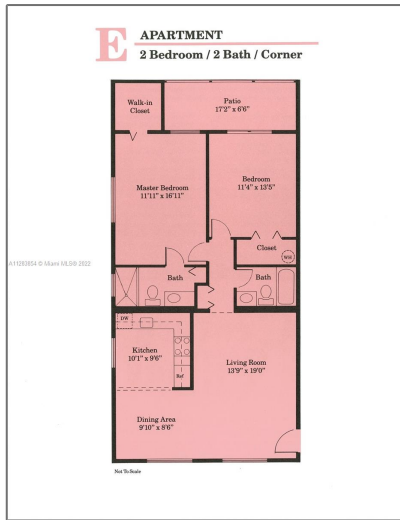

Residential For Sale

1,166 Sqft - 13455 SW 9th Ct # J, Pembroke Pines, Florida 33027

Basic Details

Property Type: **Residential**

Listing Type: **For Sale**

Listing ID: **A11283854**

Price: **\$210,000**

Bedrooms: **2**

Bathrooms: **2**

Square Footage: **1,166 Sqft**

Year Built: **1985**

Features

✓ Heating System: **Central, Electric**

✓ Cooling System: **Electric**

✓ Fence: **Fence**

✓ View: **Garden View, Club Area View**

Address Map

Country: **US**

State: **FL**

County: **Broward County**

City: **Pembroke Pines**

Zipcode: **33027**

Street: **13455 SW 9th Ct # J**

Building Name:	Kingsley
Floor Number:	0
Longitude:	W81° 40' 26.8"
Latitude:	N25° 59' 58.8"