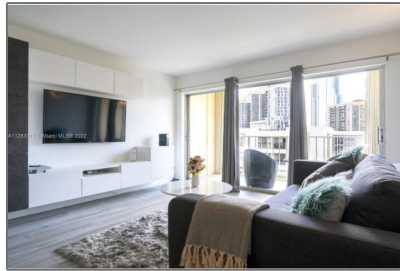

Residential Lease For Rent

1,000 Sqft - 200 178th Dr # 606, Sunny Isles Beach, Florida 33160

Basic [Details](#)

Property Type:	Residential Lease
Listing Type:	For Rent
Listing ID:	A11283317
Price:	\$2,600
Bedrooms:	1
Bathrooms:	1
Half Bathrooms:	1
Square Footage:	1,000 Sqft
Year Built:	1976

Address [Map](#)

Country:	US
State:	FL
County:	Miami-Dade County
City:	Sunny Isles Beach
Zipcode:	33160
Street:	200 178th Dr # 606
Building Name:	MARBELLA TOWER CONDO
Floor Number:	0
Longitude:	W81° 52' 32.8"