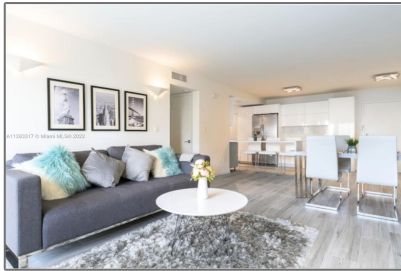

# Residential Lease For Rent

1,000 Sqft - 200 178th Dr # 606, Sunny Isles Beach, Florida 33160