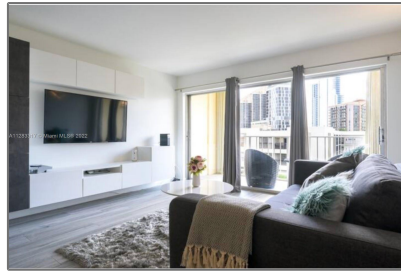

# Residential Lease For Rent

1,000 Sqft - 200 178th Dr # 606, Sunny Isles Beach, Florida 33160

## Basic [Details](#)

Property Type:	<b>Residential Lease</b>
Listing Type:	<b>For Rent</b>
Listing ID:	<b>A11283317</b>
Price:	<b>\$2,600</b>
Bedrooms:	<b>1</b>
Bathrooms:	<b>1</b>
Half Bathrooms:	<b>1</b>
Square Footage:	<b>1,000 Sqft</b>
Year Built:	<b>1976</b>