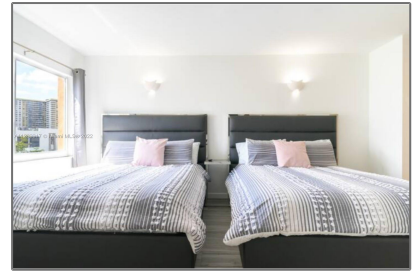

Residential Lease For Rent

1,000 Sqft - 200 178th Dr # 606, Sunny Isles Beach, Florida 33160

Basic [Details](#)

Property Type:	Residential Lease
Listing Type:	For Rent
Listing ID:	A11283317
Price:	\$2,600
Bedrooms:	1
Bathrooms:	1
Half Bathrooms:	1
Square Footage:	1,000 Sqft
Year Built:	1976

Address [Map](#)

Country:	US
State:	FL
County:	Miami-Dade County
City:	Sunny Isles Beach
Zipcode:	33160
Street:	200 178th Dr # 606
Building Name:	MARBELLA TOWER CONDO
Floor Number:	0
Longitude:	W81° 52' 32.8"