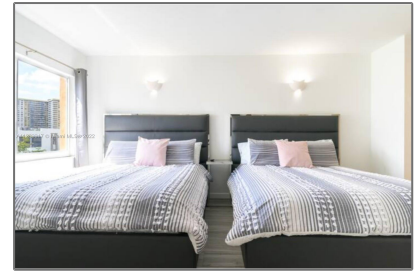

# Residential Lease For Rent

1,000 Sqft - 200 178th Dr # 606, Sunny Isles Beach, Florida 33160

## Basic [Details](#)

Property Type:	<b>Residential Lease</b>
Listing Type:	<b>For Rent</b>
Listing ID:	<b>A11283317</b>
Price:	<b>\$2,600</b>
Bedrooms:	<b>1</b>
Bathrooms:	<b>1</b>
Half Bathrooms:	<b>1</b>
Square Footage:	<b>1,000 Sqft</b>
Year Built:	<b>1976</b>