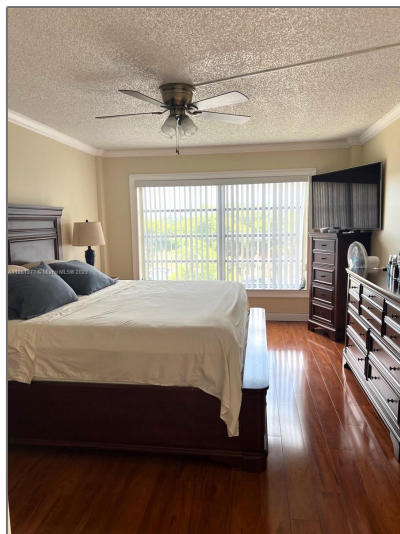

Residential For Sale

1,016 Sqft - 4174 Inverrary Dr # 514, Lauderdalehill, Florida 33319

Basic [Details](#)

Property Type:	Residential
Listing Type:	For Sale
Listing ID:	A11281371
Price:	\$150,000
Bedrooms:	2
Bathrooms:	2
Square Footage:	1,016 Sqft
Year Built:	1974