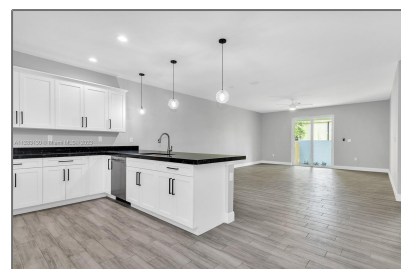

Residential Lease For Rent

2,000 Sqft - 1515 SW 27th Ct # 1515, Fort
Lauderdale, Florida 33315

Basic [Details](#)

Property Type: **Residential Lease**

Listing Type: **For Rent**

Listing ID: **A11283130**

Price: **\$3,700**