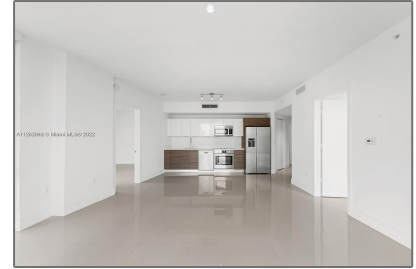

Residential Lease For Rent

1,024 Sqft - 1010 SW 2nd Ave # 1904, Miami,
Florida 33130

Basic [Details](#)

Property Type: **Residential Lease**

Listing Type: **For Rent**

Listing ID: **A11283018**

Price: **\$3,900**

County: **Miami-Dade County**

City: **Miami**

Zipcode: **33130**

Street: **1010 SW 2nd Ave #
1904**

Building Name: **BRICKELL TEN
CONDOMINIUM**

Floor Number: **0**

Features

- ✓ Swimming Pool: [Private, Hot Tub](#)
- ✓ Heating System: [Central](#)
- ✓ Cooling System: [Central Air](#)
- ✓ Pet Allowed: [No, Cats Ok](#)
- ✓ Furnished: [Unfurnished](#)