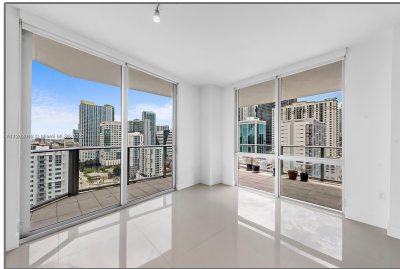

Residential Lease For Rent

1,024 Sqft - 1010 SW 2nd Ave # 1904, Miami,
Florida 33130

Basic [Details](#)

Property Type: **Residential Lease**

Listing Type: **For Rent**

Listing ID: **A11283018**

Price: **\$3,900**

County: **Miami-Dade County**

City: **Miami**

Zipcode: **33130**

Street: **1010 SW 2nd Ave #
1904**

Building Name: **BRICKELL TEN
CONDOMINIUM**

Floor Number: **0**

Features

✓ Swimming Pool: **Private, Hot Tub**