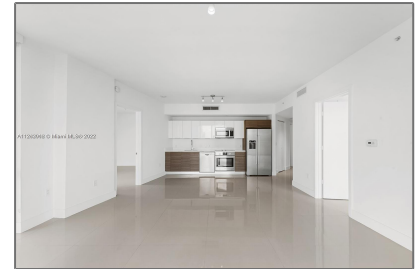

Residential Lease For Rent

1,024 Sqft - 1010 SW 2nd Ave # 1904, Miami,
Florida 33130

Basic [Details](#)

Property Type: **Residential Lease**

Listing Type: **For Rent**

Listing ID: **A11283018**

Price: **\$3,900**

County: **Miami-Dade County**

City: **Miami**

Zipcode: **33130**

Street: **1010 SW 2nd Ave #
1904**

Building Name: **BRICKELL TEN
CONDOMINIUM**

Floor Number: **0**

Features

✓ Swimming Pool: **Private, Hot Tub**