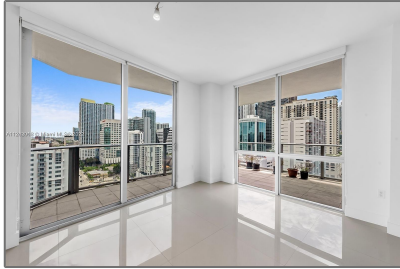

Residential Lease For Rent

1,024 Sqft - 1010 SW 2nd Ave # 1904, Miami,
Florida 33130

Basic [Details](#)

Property Type: **Residential Lease**

Listing Type: **For Rent**

Listing ID: **A11283018**

Price: **\$3,900**

County: **Miami-Dade County**

City: **Miami**

Zipcode: **33130**

Street: **1010 SW 2nd Ave #
1904**

Building Name: **BRICKELL TEN
CONDOMINIUM**

Floor Number: **0**

Features

- ✓ Swimming Pool: [Private, Hot Tub](#)
- ✓ Heating System: [Central](#)
- ✓ Cooling System: [Central Air](#)
- ✓ Pet Allowed: [No, Cats Ok](#)
- ✓ Furnished: [Unfurnished](#)