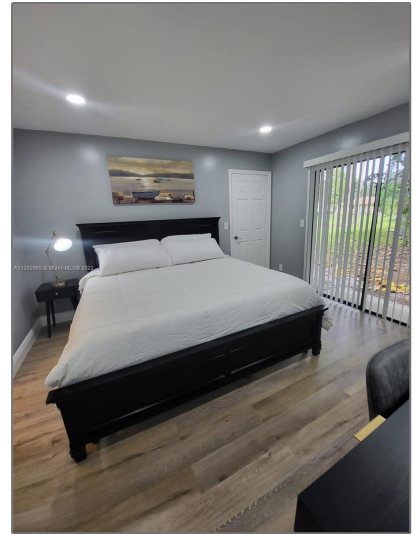

Residential Lease For Rent

921 Sqft - 13838 Bottlebrush Ct # 13838,
Wellington, Florida 33414

Basic [Details](#)

Property Type:	Residential Lease
Listing Type:	For Rent
Listing ID:	A11282865
Price:	\$3,000
Bedrooms:	2
Bathrooms:	2
Square Footage:	921 Sqft
Year Built:	1987
Lot Area:	10,369 Sqft