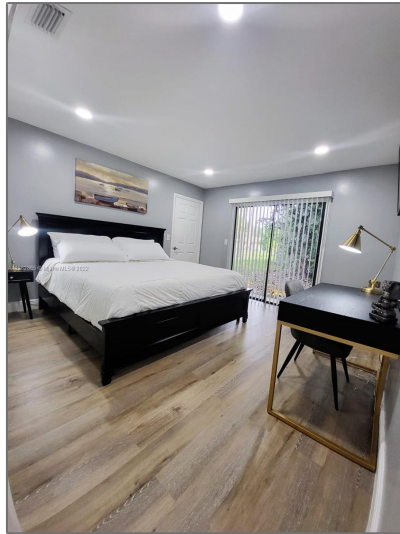

## Basic [Details](#)

Property Type: **Residential Lease**

Listing Type: **For Rent**

Listing ID: **A11282865**

Price: **\$3,000**

Bedrooms: **2**

Bathrooms: **2**

Square Footage: **921 Sqft**