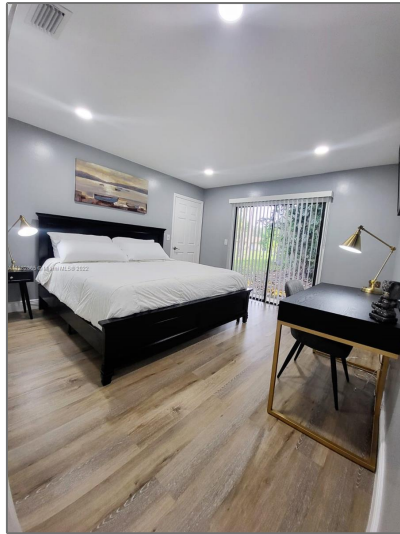

Residential Lease For Rent

921 Sqft - 13838 Bottlebrush Ct # 13838,
Wellington, Florida 33414

Basic [Details](#)

Property Type:	Residential Lease
Listing Type:	For Rent
Listing ID:	A11282865
Price:	\$3,000
Bedrooms:	2
Bathrooms:	2
Square Footage:	921 Sqft
Year Built:	1987
Lot Area:	10,369 Sqft