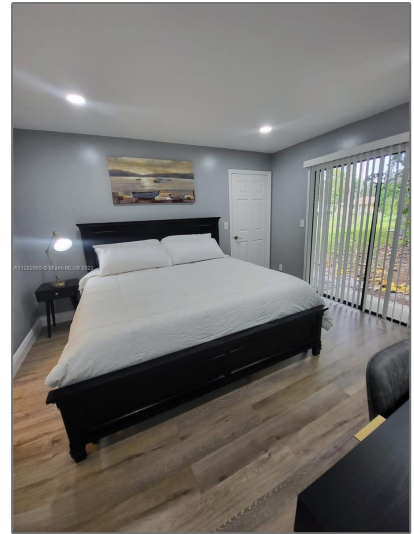

## Basic [Details](#)

Property Type: **Residential Lease**

Listing Type: **For Rent**

Listing ID: **A11282865**

Price: **\$3,000**

Bedrooms: **2**

Bathrooms: **2**

Square Footage: **921 Sqft**