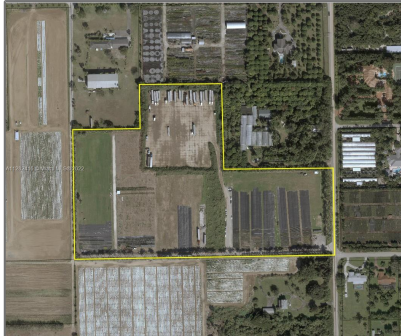

# Commercial Land For Sale

- 252 SW SW 162 Avenue, Homestead, Florida  
33031

## Basic [Details](#)

Property Type:	<b>Commercial Land</b>
Listing Type:	<b>For Sale</b>
Listing ID:	<b>A11282416</b>
Price:	<b>\$1,000</b>
Lot Area:	<b>859,439 Sqft</b>

## Address [Map](#)

Country:	<b>US</b>
State:	<b>FL</b>
County:	<b>Miami-Dade County</b>
City:	<b>Homestead</b>
Zipcode:	<b>33031</b>
Street:	<b>252 SW SW 162 Avenue</b>
Floor Number:	<b>0</b>
Longitude:	<b>W81° 32' 49.2"</b>
Latitude:	<b>N25° 29' 44.3"</b>