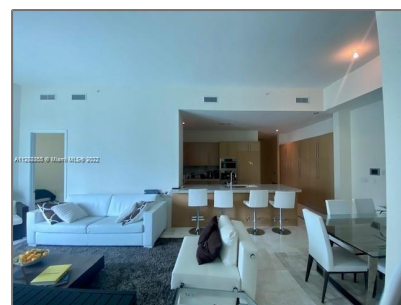

Residential Lease For Rent

1,326 Sqft - 900 Brickell Key Blvd # 2705, Miami, Florida 33131

Basic [Details](#)

Property Type: **Residential Lease**

Listing Type: **For Rent**

Listing ID: **A11282355**

Price: **\$7,500**

County: **Miami-Dade County**

City: **Miami**

Zipcode: **33131**

Street: **900 Brickell Key
Blvd # 2705**

Building Name: **ASIA CONDO**

Floor Number: **0**

Features

✓ Heating System: **Central**