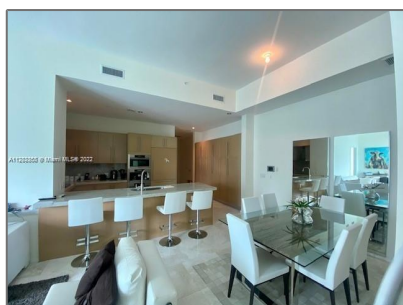

Residential Lease For Rent

1,326 Sqft - 900 Brickell Key Blvd # 2705, Miami, Florida 33131

Basic [Details](#)

Property Type: **Residential Lease**

Listing Type: **For Rent**

Listing ID: **A11282355**

Price: **\$7,500**

County: **Miami-Dade County**

City: **Miami**

Zipcode: **33131**

Street: **900 Brickell Key
Blvd # 2705**

Building Name: **ASIA CONDO**

Floor Number: **0**

Features

✓ Heating System: **Central**