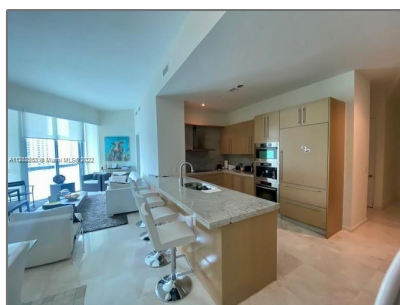

Residential Lease For Rent

1,326 Sqft - 900 Brickell Key Blvd # 2705, Miami, Florida 33131

Basic [Details](#)

Property Type: **Residential Lease**

Listing Type: **For Rent**

Listing ID: **A11282355**

Price: **\$7,500**