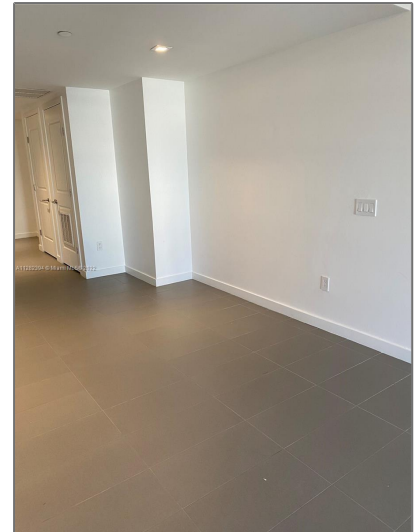

Residential Lease For Rent

580 Sqft - 1600 NE 1st Ave # 1402, Miami, Florida 33132

Basic [Details](#)

Property Type: **Residential Lease**

Listing Type: **For Rent**

Listing ID: **A11282394**

Price: **\$2,500**

Bathrooms: **1**

Square Footage: **580 Sqft**

Year Built: **2018**

Address [Map](#)

Country: **US**

State: **FL**

County: **Miami-Dade County**

City: **Miami**

Zipcode: **33132**

Street: **1600 NE 1st Ave # 1402**

Building Name: **CANVAS CONDO**

Features

Swimming Pool: **Community, In Ground**

Heating System: **Central**

View: **Ocean, Water**

Furnished: **Unfurnished**