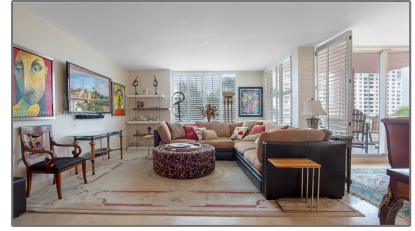

Residential Lease For Rent

1,998 Sqft - 2100 N Ocean Blvd # 502, Fort
Lauderdale, Florida 33305

Basic [Details](#)

Property Type: **Residential Lease**

Listing Type: **For Rent**

Listing ID: **A11277450**

Price: **\$6,000**