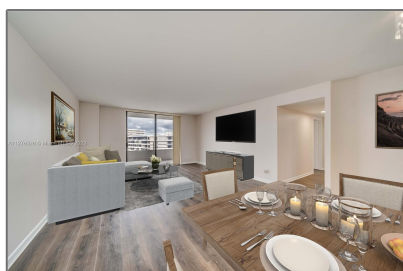

Residential For Sale

1,280 Sqft - 2500 Parkview Dr # 2019, Hallandale Beach, Florida 33009

Basic [Details](#)

Property Type: **Residential**

Listing Type: **For Sale**

Listing ID: **A11276326**

Price: **\$399,000**