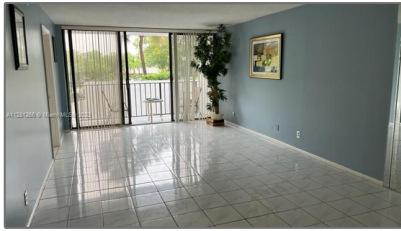

Residential For Sale

1,130 Sqft - 400 Leslie Dr # 229, Hallandale
Beach, Florida 33009

Basic [Details](#)

Property Type:	Residential
Listing Type:	For Sale
Listing ID:	A11281266
Price:	\$279,800
Bedrooms:	2
Bathrooms:	2
Square Footage:	1,130 Sqft
Year Built:	1981