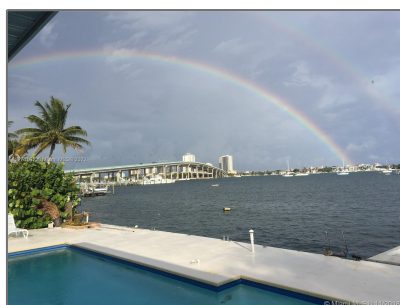

# Residential Lease For Rent

1,240 Sqft - 333 E 24th St, Riviera Beach, Florida 33404