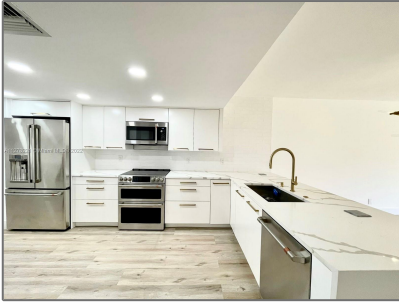

Residential Lease For Rent

1,500 Sqft - 800 E Cypress Ln # 201, Pompano Beach, Florida 33069

Basic [Details](#)

Property Type: **Residential Lease**

Listing Type: **For Rent**

Listing ID: **A11278221**

Price: **\$2,950**