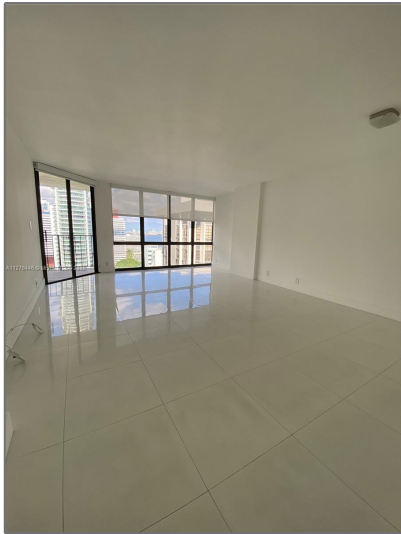

Residential Lease For Rent

1,362 Sqft - 1901 Brickell Ave # B2212, Miami,
Florida 33129

Basic [Details](#)

Property Type: **Residential Lease**

Listing Type: **For Rent**

Listing ID: **A11278446**

Price: **\$3,850**

City: **Miami**

Zipcode: **33129**

Street: **1901 Brickell Ave #
B2212**

Features

✓ Swimming Pool: **Above Ground**

✓ Heating System: **Central**

✓ Cooling System: **Central Air**

✓ Furnished: **Unfurnished**