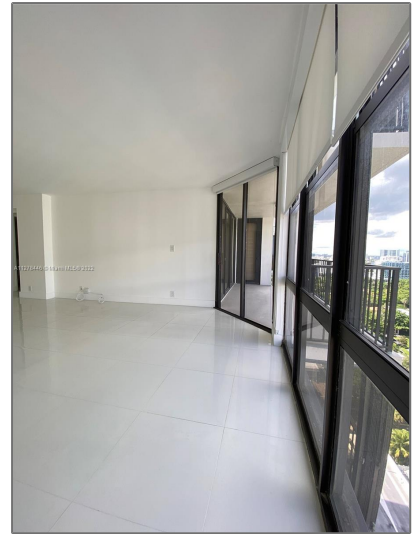

Residential Lease For Rent

1,362 Sqft - 1901 Brickell Ave # B2212, Miami,
Florida 33129

Basic [Details](#)

Property Type: **Residential Lease**

Listing Type: **For Rent**

Listing ID: **A11278446**

Price: **\$3,850**

City: **Miami**

Zipcode: **33129**

Street: **1901 Brickell Ave #
B2212**

Features

✓ Swimming Pool: **Above Ground**

✓ Heating System: **Central**

✓ Cooling System: **Central Air**

✓ Furnished: **Unfurnished**