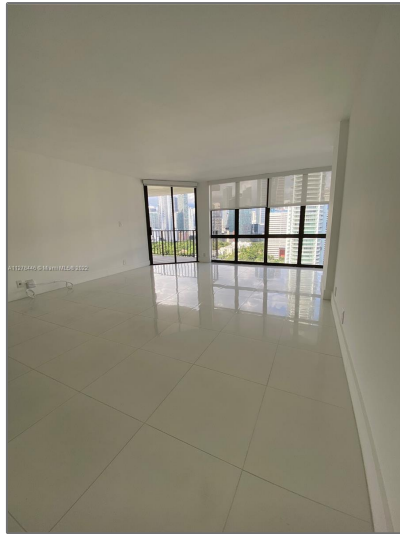

Residential Lease For Rent

1,362 Sqft - 1901 Brickell Ave # B2212, Miami,
Florida 33129

Basic [Details](#)

Property Type: **Residential Lease**

Listing Type: **For Rent**

Listing ID: **A11278446**

Price: **\$3,850**

Bedrooms: **2**

Bathrooms: **2**

Square Footage: **1,362 Sqft**

Year Built: **1975**

Address [Map](#)

Country: **US**

State: **FL**

County: **Miami-Dade County**

City: **Miami**

Zipcode: **33129**

Street: **1901 Brickell Ave #
B2212**

Features

✓ Swimming Pool: **Above Ground**

✓ Heating System: **Central**

✓ Cooling System: **Central Air**

✓ Furnished: **Unfurnished**