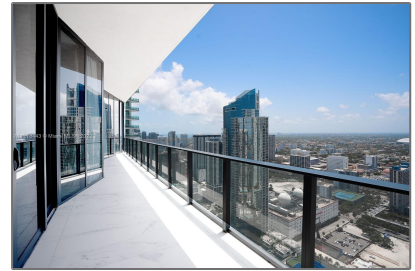

Residential Lease For Rent

4,876 Sqft - 1000 Biscayne Blvd # 4902, Miami, Florida 33132

Basic [Details](#)

Property Type: **Residential Lease**

Listing Type: **For Rent**

Listing ID: **A11278443**

Price: **\$42,000**

County: **Miami-Dade County**

City: **Miami**

Zipcode: **33132**

Street: **1000 Biscayne Blvd
4902**

Building Name: **ONE THOUSAND
MUSEUM CONDO**

Floor Number: **0**

Features

Swimming Pool: **Private, Above Ground**