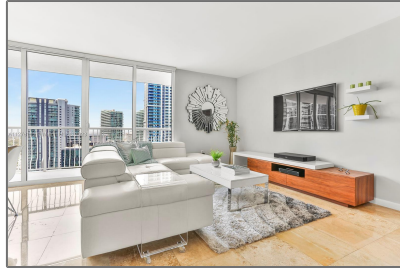

Residential Lease For Rent

1,105 Sqft - 1200 Brickell Bay Dr # 3123, Miami, Florida 33131

Basic [Details](#)

Property Type: **Residential Lease**

Listing Type: **For Rent**

Listing ID: **A11278165**

Price: **\$3,950**