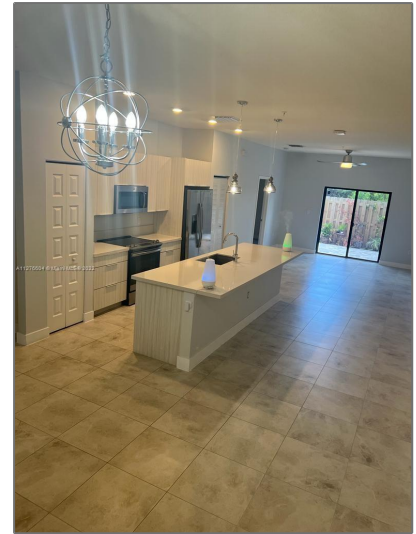

Residential Lease For Rent

1,236 Sqft - 8025 NW 104th Ave # 1, Doral,
Florida 33178

Basic [Details](#)

Property Type: **Residential Lease**

Listing Type: **For Rent**

Listing ID: **A11276604**

Price: **\$3,295**