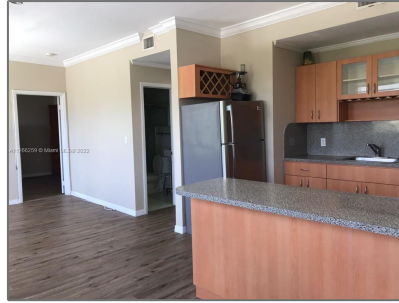

## Basic [Details](#)

Property Type:	<b>Residential</b>
Listing Type:	<b>For Sale</b>
Listing ID:	<b>A11266259</b>
Price:	<b>\$349,000</b>
Bedrooms:	<b>2</b>
Bathrooms:	<b>1</b>
Square Footage:	<b>700 Sqft</b>
Year Built:	<b>1925</b>