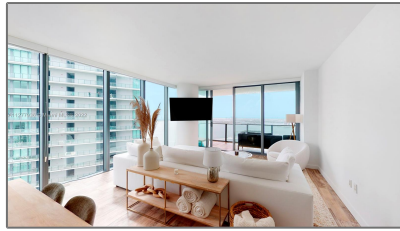

Residential Lease For Rent

898 Sqft - 650 NE 32nd St # 4607, Miami, Florida 33137

Basic [Details](#)

Property Type: **Residential Lease**

Listing Type: **For Rent**

Listing ID: **A11277936**

Price: **\$5,500**

Bedrooms: **1**

Bathrooms: **2**

Square Footage: **898 Sqft**

Year Built: **2018**

Features

✓	Swimming Pool:	Heated, Community, Hot Tub
✓	Heating System:	Electric
✓	Cooling System:	Electric
✓	View:	Bay, Ocean, Water
✓	Patio:	Porch/balcony, Open Balcony
✓	Furnished:	Furnished