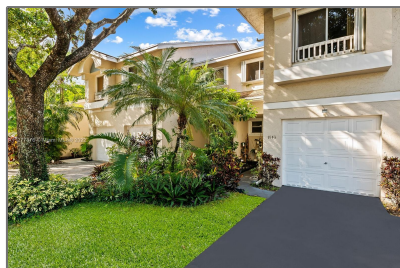

Residential For Sale

1,390 Sqft - 1943 E Discovery Cir E # 1943,
Deerfield Beach, Florida 33442

Basic [Details](#)

Property Type:	Residential
Listing Type:	For Sale
Listing ID:	A11277376
Price:	\$378,900
Bedrooms:	2
Bathrooms:	2
Half Bathrooms:	1
Square Footage:	1,390 Sqft
Year Built:	1990

Address [Map](#)

Country:	US
State:	FL
County:	Broward County
City:	Deerfield Beach
Zipcode:	33442
Street:	1943 E Discovery Cir E # 1943
Building Name:	DISCOVERY POINTE
Floor Number:	0

Longitude: **W81° 52' 6.4"**