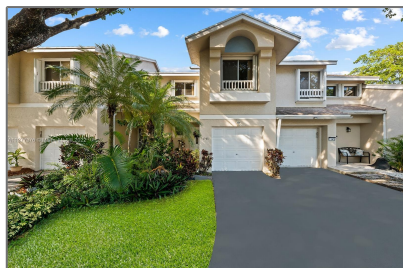

Residential For Sale

1,390 Sqft - 1943 E Discovery Cir E # 1943,
Deerfield Beach, Florida 33442

Basic [Details](#)

Property Type:	Residential
Listing Type:	For Sale
Listing ID:	A11277376
Price:	\$378,900
Bedrooms:	2
Bathrooms:	2
Half Bathrooms:	1
Square Footage:	1,390 Sqft
Year Built:	1990

Address [Map](#)

Country:	US
State:	FL
County:	Broward County
City:	Deerfield Beach
Zipcode:	33442
Street:	1943 E Discovery Cir E # 1943
Building Name:	DISCOVERY POINTE
Floor Number:	0

Longitude: **W81° 52' 6.4"**