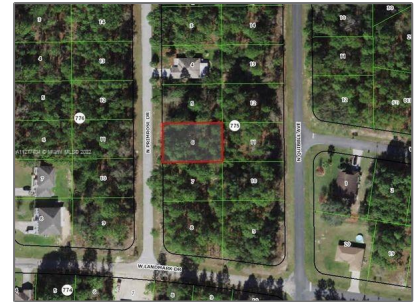

# Land/boat Docks For Sale

- 864 E Panama Dr, Other City - In The State Of Florida, Florida 34434

## Basic [Details](#)

Property Type: **Land/boat Docks**

Listing Type: **For Sale**

Listing ID: **A11277404**

Price: **\$11,000**

## Address [Map](#)

Country: **US**

State: **FL**

County: **Other Florida County**

City: **Other City - In The State Of Florida**

Zipcode: **34434**

Street: **864 E Panama Dr**

Building Name: **CITRUS SPRINGS**