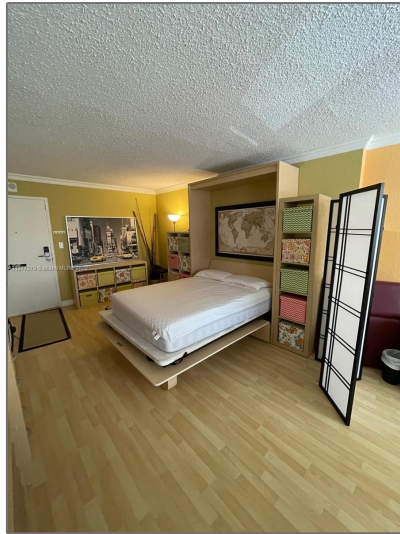

Residential Lease For Rent

400 Sqft - 1913 S Ocean Dr # 219, Hallandale
Beach, Florida 33009

Basic [Details](#)

Property Type:	Residential Lease
Listing Type:	For Rent
Listing ID:	A11277279
Price:	\$1,950
Bathrooms:	1
Square Footage:	400 Sqft
Year Built:	1980