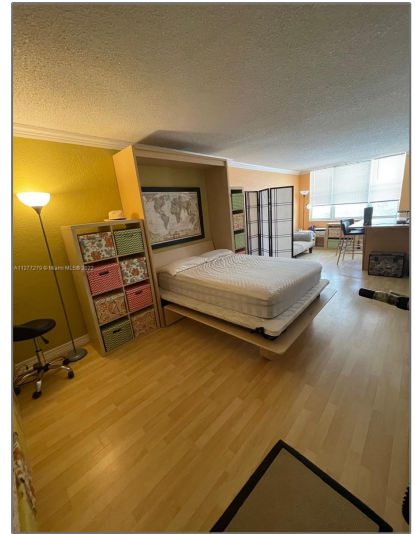

Residential Lease For Rent

400 Sqft - 1913 S Ocean Dr # 219, Hallandale
Beach, Florida 33009

Basic [Details](#)

Property Type:	Residential Lease
Listing Type:	For Rent
Listing ID:	A11277279
Price:	\$1,950
Bathrooms:	1
Square Footage:	400 Sqft
Year Built:	1980