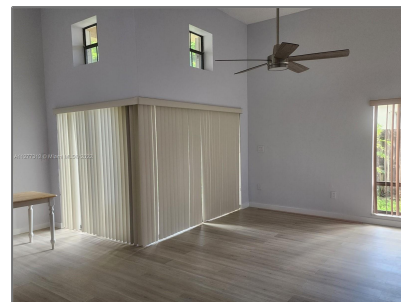

Residential Lease For Rent

1,046 Sqft - 559 SW 88th Pl E, Miami, Florida
33174

Basic [Details](#)

Property Type: **Residential Lease**

Listing Type: **For Rent**

Listing ID: **A11277312**

Price: **\$2,900**