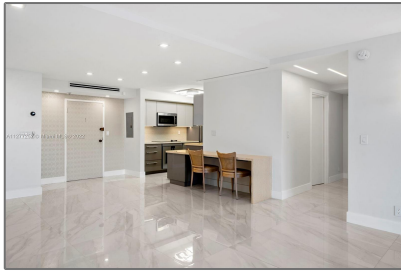

## Basic [Details](#)

Property Type: **Residential Lease**

Listing Type: **For Rent**

Listing ID: **A11277252**

Price: **\$3,500**

Bedrooms: **2**

Bathrooms: **2**

Square Footage: **1,400 Sqft**