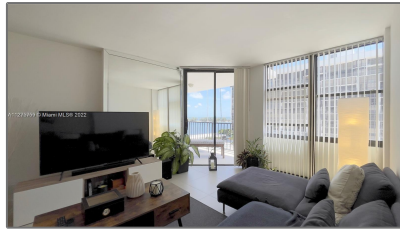

Residential Lease For Rent

868 Sqft - 1901 Brickell Ave # B1005, Miami,
Florida 33129

Basic [Details](#)

Property Type: **Residential Lease**

Listing Type: **For Rent**

Listing ID: **A11275759**

Price: **\$3,200**

County: **Miami-Dade County**

City: **Miami**

Zipcode: **33129**

Street: **1901 Brickell Ave #
B1005**

Building Name: **BRICKELL PLACE
CONDO**

Floor Number: **0**

Longitude: **W81° 48' 11.9"**

Features